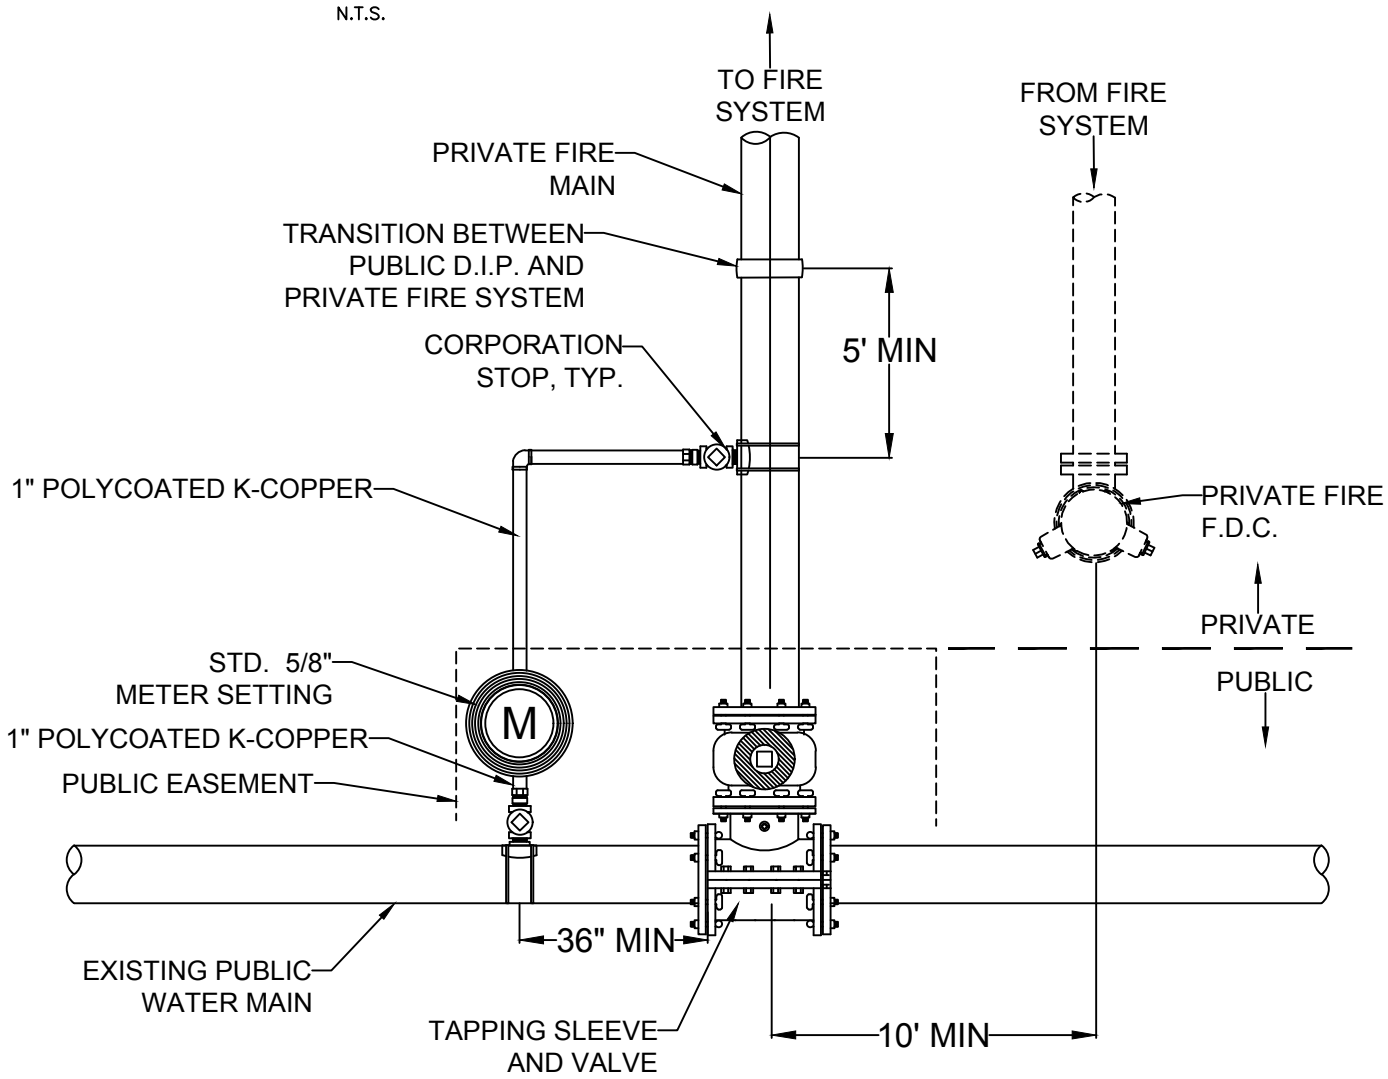

L84-34-NL (SINGLE SETTING)

LEAK DETECTION METER ASSEMBLY

N.T.S.

FIRE SYSTEM CONNECTION

N.T.S.

STANDARD DETAILS
FOR
WATER AND SEWER CONSTRUCTION